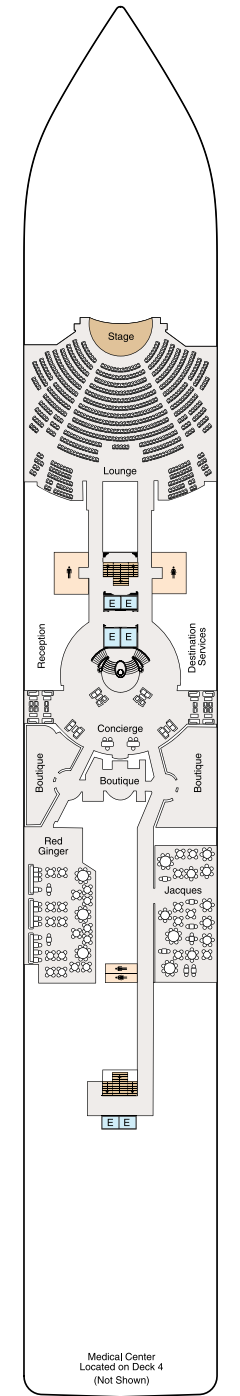

SYMBOL LEGEND

- ♣ Restrooms
- E Elevator
- ♣ Launderette
- || Connecting Staterooms
- ♣ Wheelchair Accessible
- ★ Triple with Sofabed
- ◇ 3rd and 4th guest occupancy available upon request; 3rd guest only occupancy available upon request in Owner's Suites

STATEROOM COLOR LEGEND

- | | | | | | | | | | |
|----|----|----|-----|-----|-----|----|----|----|----|
| OS | VS | OC | PH1 | PH2 | PH3 | A1 | A2 | A3 | A4 |
| B1 | B2 | B3 | B4 | C | F | G | | | |

DECK 16