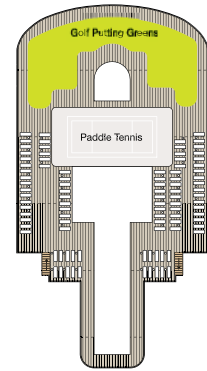

SYMBOL LEGEND

- ♣ Restrooms
- E Elevator
- ♣ Launderette
- || Connecting Staterooms
- ♣ Wheelchair Accessible
- ★ Triple with Sofabed
- 3rd and 4th guest occupancy available upon request; 3rd guest only occupancy available upon request in Owner's Suites

STATEROOM COLOR LEGEND

OS	VS	OC	PH1	PH2	PH3	A1	A2	A3	A4
B1	B2	B3	B4	C	F	G			

DECK 16

- Golf Putting Greens
- Paddle Tennis
- Sun Deck

DECK 15

- Horizons
- Fitness Track
- Shuffleboard
- Croquet/Bocce

DECK 14

- Toscana
- Polo Grill
- Privée
- Library
- Baristas
- Oceania@Sea
- Aquamar Spa + Vitality Center
- Aquamar Spa Terrace
- Fitness Center
- Salon

DECK 12

- The Culinary Center
- Artist Loft
- Pool Deck
- Waves Bar
- Waves Grill
- La Reserve
- Terrace Café
- Staterooms

DECK 11

- Bridge
- Laundry
- Executive Lounge
- Staterooms

DECK 10

- Laundry
- Staterooms

DECK 9

- Concierge Lounge
- Laundry
- Staterooms

DECK 8

- Laundry
- Staterooms

DECK 7

- Laundry
- Staterooms

DECK 6

- Oceania Club Ambassador Office
- Upper Hall
- Martinis
- Casino
- Casino Bar
- The Grand Bar
- The Grand Dining Room

DECK 5

- Show Lounge
- Reception
- Destination Services
- Concierge
- Boutiques
- Red Ginger
- Jacques

DECK 4

- Medical Center