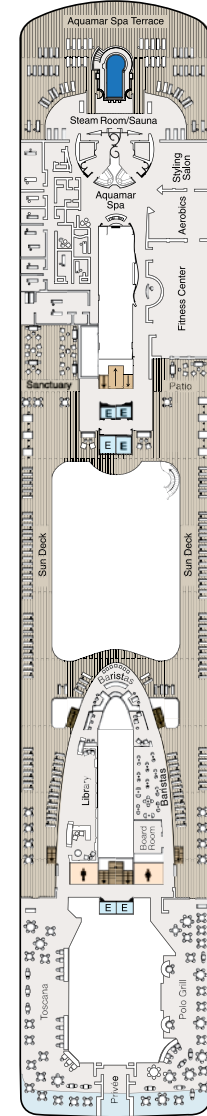

SYMBOL LEGEND

- ♣ Restrooms
- E Elevator
- ♣ Launderette
- || Connecting Staterooms
- ♣ Wheelchair Accessible
- ★ Triple with Sofabed
- ◇ 3rd and 4th guest occupancy available upon request; 3rd guest only occupancy available upon request in Owner's Suites

STATEROOM COLOR LEGEND

- | | | | | | | | | | |
|----|----|----|-----|-----|-----|----|----|----|----|
| OS | VS | OC | PH1 | PH2 | PH3 | A1 | A2 | A3 | A4 |
| B1 | B2 | B3 | B4 | C | F | G | | | |

DECK 16

DECK 12

- The Culinary Center
- Artist Loft
- Pool Deck
- Waves Bar
- Waves Grill
- La Reserve
- Terrace Café
- Staterooms

DECK 11

- Bridge
- Laundry
- Executive Lounge
- Staterooms

DECK 10

- Laundry
- Staterooms

DECK 5

- Show Lounge
- Reception
- Destination Services
- Concierge
- Boutiques
- Red Ginger
- Jacques

DECK 4

- Medical Center