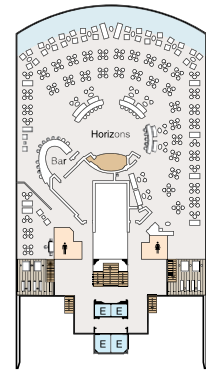

SYMBOL LEGEND

- ♣ Restrooms
- E Elevator
- ♣ Launderette
- || Connecting Staterooms
- ♣ Wheelchair Accessible
- ★ Triple with Sofabed
- ◇ 3rd and 4th guest occupancy available upon request; 3rd guest only occupancy available upon request in Owner's Suites

STATEROOM COLOR LEGEND

- | | | | | | | | | | |
|----|----|----|-----|-----|-----|----|----|----|----|
| OS | VS | OC | PH1 | PH2 | PH3 | A1 | A2 | A3 | A4 |
| B1 | B2 | B3 | B4 | C | F | G | | | |

DECK 16

DECK 5

- Show Lounge
- Reception
- Destination Services
- Concierge
- Boutiques
- Red Ginger
- Jacques

DECK 4

- Medical Center