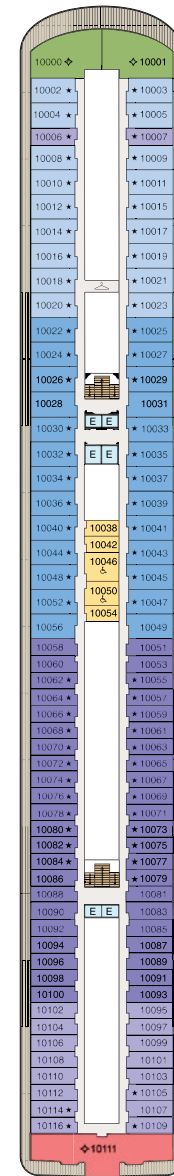

SYMBOL LEGEND

- ♣ Restrooms
- E Elevator
- ♣ Launderette
- || Connecting Staterooms
- ♣ Wheelchair Accessible
- ★ Triple with Sofabed
- ◇ 3rd and 4th guest occupancy available upon request; 3rd guest only occupancy available upon request in Owner's Suites

STATEROOM COLOR LEGEND

- | | | | | | | | | | |
|----|----|----|-----|-----|-----|----|----|----|----|
| OS | VS | OC | PH1 | PH2 | PH3 | A1 | A2 | A3 | A4 |
| B1 | B2 | B3 | B4 | C | F | G | | | |

DECK 16

DECK 12

- The Culinary Center
- Artist Loft
- Pool Deck
- Waves Bar
- Waves Grill
- La Reserve
- Terrace Café
- Staterooms

DECK 11

- Bridge
- Laundry
- Executive Lounge
- Staterooms

DECK 10

- Laundry
- Staterooms