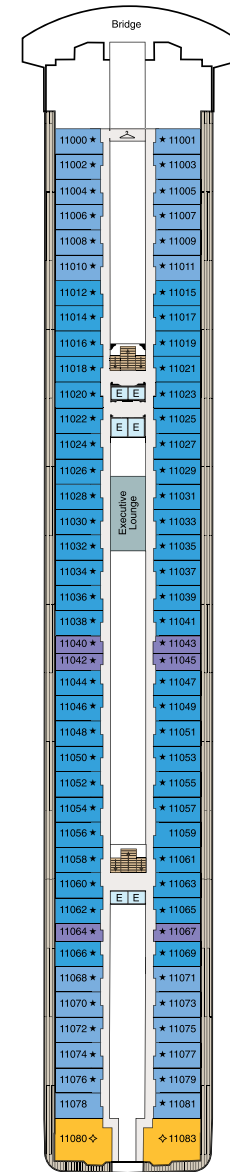

SYMBOL LEGEND

- ♣ Restrooms
- E Elevator
- ♣ Launderette
- || Connecting Staterooms
- ♣ Wheelchair Accessible
- ★ Triple with Sofabed
- ◇ 3rd and 4th guest occupancy available upon request; 3rd guest only occupancy available upon request in Owner's Suites

STATEROOM COLOR LEGEND

- | | | | | | | | | | |
|----|----|----|-----|-----|-----|----|----|----|----|
| OS | VS | OC | PH1 | PH2 | PH3 | A1 | A2 | A3 | A4 |
| B1 | B2 | B3 | B4 | C | F | G | | | |

DECK 16

DECK 12

- The Culinary Center
- Artist Loft
- Pool Deck
- Waves Bar
- Waves Grill
- La Reserve
- Terrace Café
- Staterooms

DECK 11

- Bridge
- Laundry
- Executive Lounge
- Staterooms

DECK 10

- Laundry
- Staterooms

DECK 5

- Show Lounge
- Reception
- Destination Services
- Concierge
- Boutiques
- Red Ginger
- Jacques

DECK 4

- Medical Center