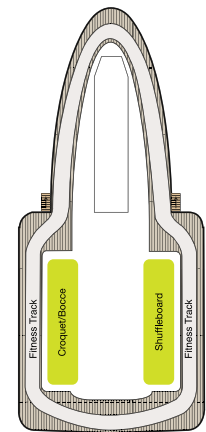

SYMBOL LEGEND

- ♣ Restrooms
- E Elevator
- ♣ Launderette
- || Connecting Staterooms
- ♣ Wheelchair Accessible
- ★ Triple with Sofabed
- 3rd and 4th guest occupancy available upon request; 3rd guest only occupancy available upon request in Owner's Suites

STATEROOM COLOR LEGEND

OS	VS	OC	PH1	PH2	PH3	A1	A2	A3	A4
B1	B2	B3	B4	C	F	G			

DECK 16

- Golf Putting Greens
- Paddle Tennis
- Sun Deck

DECK 15

- Horizons
- Fitness Track
- Shuffleboard
- Croquet/Bocce

DECK 14

- Toscana
- Polo Grill
- Privée
- Library
- Baristas
- Oceania@Sea
- Aquamar Spa + Vitality Center
- Aquamar Spa Terrace
- Fitness Center
- Salon

DECK 12

- The Culinary Center
- Artist Loft
- Pool Deck
- Waves Bar
- Waves Grill
- La Reserve
- Terrace Café
- Staterooms

DECK 11

- Bridge
- Laundry
- Executive Lounge
- Staterooms

DECK 10

- Laundry
- Staterooms

DECK 9

- Concierge Lounge
- Laundry
- Staterooms

DECK 8

- Laundry
- Staterooms

DECK 7

- Laundry
- Staterooms

DECK 6

- Oceania Club Ambassador Office
- Upper Hall
- Martinis
- Casino
- Casino Bar
- The Grand Bar
- The Grand Dining Room

DECK 5

- Show Lounge
- Reception
- Destination Services
- Concierge
- Boutiques
- Red Ginger
- Jacques

DECK 4

- Medical Center