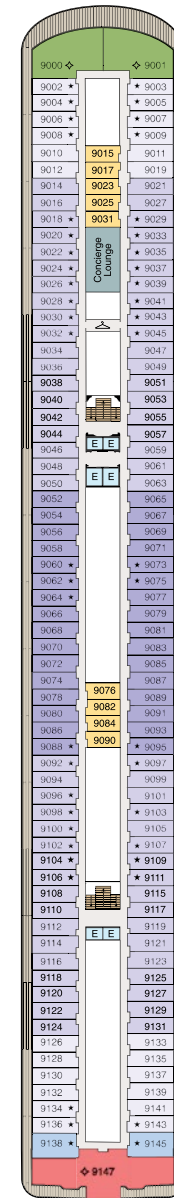

SYMBOL LEGEND

- ♣ Restrooms
- E Elevator
- ♣ Launderette
- || Connecting Staterooms
- ♣ Wheelchair Accessible
- ★ Triple with Sofabed
- ◇ 3rd and 4th guest occupancy available upon request; 3rd guest only occupancy available upon request in Owner's Suites

STATEROOM COLOR LEGEND

- | | | | | | | | | | |
|----|----|----|-----|-----|-----|----|----|----|----|
| OS | VS | OC | PH1 | PH2 | PH3 | A1 | A2 | A3 | A4 |
| B1 | B2 | B3 | B4 | C | F | G | | | |

DECK 16

DECK 12

- The Culinary Center
- Artist Loft
- Pool Deck
- Waves Bar
- Waves Grill
- La Reserve
- Terrace Café
- Staterooms

DECK 11

- Bridge
- Laundry
- Executive Lounge
- Staterooms

DECK 10

- Laundry
- Staterooms