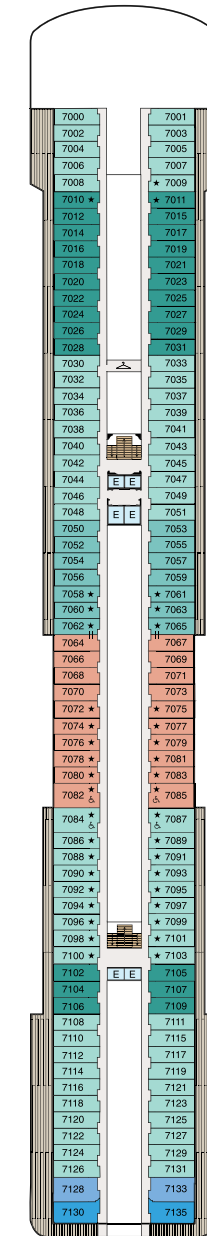

SYMBOL LEGEND

- ♣ Restrooms
- E Elevator
- ♣ Launderette
- || Connecting Staterooms
- ♣ Wheelchair Accessible
- ★ Triple with Sofabed
- ◇ 3rd and 4th guest occupancy available upon request; 3rd guest only occupancy available upon request in Owner's Suites

STATEROOM COLOR LEGEND

- | | | | | | | | | | |
|----|----|----|-----|-----|-----|----|----|----|----|
| OS | VS | OC | PH1 | PH2 | PH3 | A1 | A2 | A3 | A4 |
| B1 | B2 | B3 | B4 | C | F | G | | | |

DECK 16

DECK 12

- The Culinary Center
- Artist Loft
- Pool Deck
- Waves Bar
- Waves Grill
- La Reserve
- Terrace Café
- Staterooms

DECK 11

- Bridge
- Laundry
- Executive Lounge
- Staterooms

DECK 10

- Laundry
- Staterooms

DECK 5

- Show Lounge
- Reception
- Destination Services
- Concierge
- Boutiques
- Red Ginger
- Jacques

DECK 4

- Medical Center