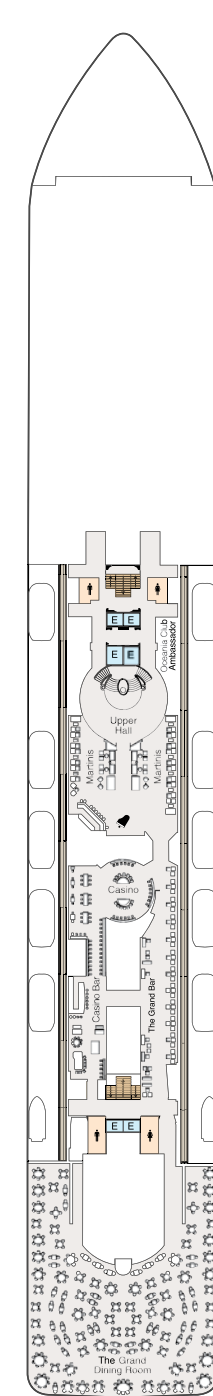

SYMBOL LEGEND

- ♣ Restrooms
- E Elevator
- ♣ Launderette
- || Connecting Staterooms
- ♣ Wheelchair Accessible
- ★ Triple with Sofabed
- ◇ 3rd and 4th guest occupancy available upon request; 3rd guest only occupancy available upon request in Owner's Suites

STATEROOM COLOR LEGEND

- | | | | | | | | | | |
|----|----|----|-----|-----|-----|----|----|----|----|
| OS | VS | OC | PH1 | PH2 | PH3 | A1 | A2 | A3 | A4 |
| B1 | B2 | B3 | B4 | C | F | G | | | |

DECK 16