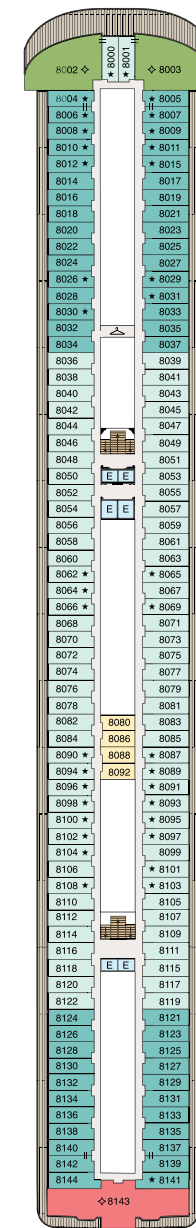

SYMBOL LEGEND

- ♣ Restrooms
- E Elevator
- ♣ Launderette
- || Connecting Staterooms
- ♣ Wheelchair Accessible
- ★ Triple with Sofabed
- ◇ 3rd and 4th guest occupancy available upon request; 3rd guest only occupancy available upon request in Owner's Suites

STATEROOM COLOR LEGEND

- | | | | | | | | | | |
|----|----|----|-----|-----|-----|----|----|----|----|
| OS | VS | OC | PH1 | PH2 | PH3 | A1 | A2 | A3 | A4 |
| B1 | B2 | B3 | B4 | C | F | G | | | |

DECK 16

DECK 12

- The Culinary Center
- Artist Loft
- Pool Deck
- Waves Bar
- Waves Grill
- La Reserve
- Terrace Café
- Staterooms

DECK 11

- Bridge
- Laundry
- Executive Lounge
- Staterooms

DECK 10

- Laundry
- Staterooms

DECK 5

- Show Lounge
- Reception
- Destination Services
- Concierge
- Boutiques
- Red Ginger
- Jacques

DECK 4

- Medical Center